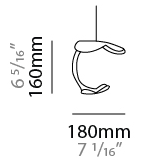

GENERAL

Series: Le Gigine _____
Partner: Knikerboker _____
Division: Design _____
Installation: Suspension _____
Product Type: Pendant _____
Mounting Location: Ceiling _____
Light Distribution: Indirect _____

PHYSICAL

Shape: Abstract _____
Diameter (in): 37 ⁷/₁₆ _____
Length (mm): 1200 _____
Max. Overall Height (mm): 1650 _____
Max. Overall Height (in): 64 ¹⁵/₁₆ _____
Weight (kg): 12.6 _____
Fixture Finish: EWH / EBK / MAN / COF / PRD / SLF / GLF / CLF / BRL / EWS / EWG / EWC / EWR / EBS / EBG / EBC / EBC / EBB / MAS / MAD / MAC / MAB / COS / CGO / CCL / CBL / PRS / PRG / PRC / PRB _____
Fixture Material: Metal _____
Cable Details: Transparent Cable in the following lengths 6 x 1000mm / 39 3/8" 6 x 1500mm / 59 1/16" _____

ELECTRICAL

Lamp Type: LED _____
Input Wattage (W): 66 _____
Dimming: Non-Dimming / Phase Dimming (120vac Only) _____
Driver Included: Yes _____
Driver Location: Integrated _____
Driver Type: Constant Current - Universal _____
Driver Class: Class 2 _____
Input Voltage (V): 120 - 277 _____
Constant Current (MA): 1050 _____

LED

Number of LEDs: 12 _____
Color Temperature (°K): 3000 _____
Max. Delivered Lumen (lm): 10200 _____
CRI: >85 CRI _____
Lamp Life (hrs): 50000 _____

OPTICAL

RATINGS AND CERTIFICATIONS

Certified By: Certified for North American Standards _____
IP rating: IP20 _____