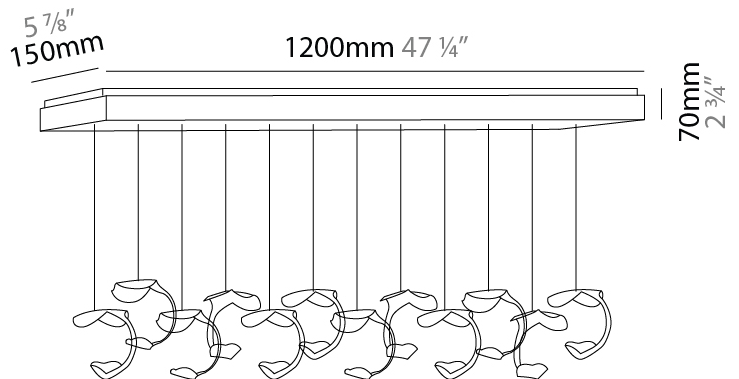

GENERAL

Series: Le Gigine _____
Partner: Knikerboker _____
Division: Design _____
Installation: Suspension _____
Product Type: Pendant _____
Mounting Location: Ceiling _____
Light Distribution: Indirect _____

PHYSICAL

Shape: Abstract _____
Diameter (in): 37 ⁷/₁₆ _____
Length (mm): 1200 _____
Max. Overall Height (mm): 1650 _____
Max. Overall Height (in): 64 ¹⁵/₁₆ _____
Weight (kg): 12.6 _____
Fixture Finish: EWH / EBK / MAN / COF / PRD / SLF / GLF / CLF / BRL / EWS / EWG / EWC / EWR / EBS / EBG / EBC / EBC / EBB / MAS / MAD / MAC / MAB / COS / CGO / CCL / CBL / PRS / PRG / PRC / PRB _____
Fixture Material: Metal _____
Cable Details: Transparent Cable in the following lengths 6 x 1000mm / 39 3/8" 6 x 1500mm / 59 1/16" _____

ELECTRICAL

Lamp Type: LED _____
Input Wattage (W): 66 _____
Dimming: Non-Dimming / Phase Dimming (120vac Only) _____
Driver Included: Yes _____
Driver Location: Integrated _____
Driver Type: Constant Current - Universal _____
Driver Class: Class 2 _____
Input Voltage (V): 120 - 277 _____
Constant Current (MA): 1050 _____

LED

Number of LEDs: 12 _____
Color Temperature (°K): 3000 _____
Max. Delivered Lumen (lm): 10200 _____
CRI: >85 CRI _____
Lamp Life (hrs): 50000 _____

OPTICAL

RATINGS AND CERTIFICATIONS

Certified By: Certified for North American Standards _____
IP rating: IP20 _____